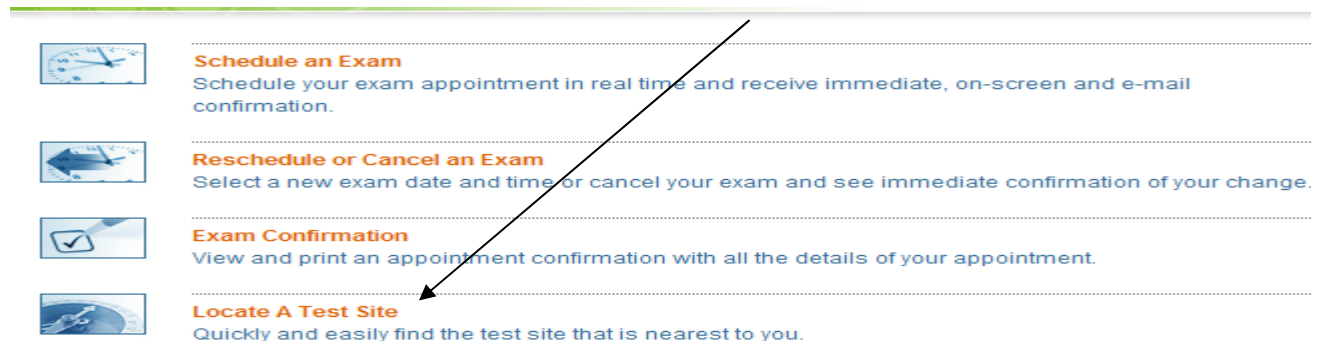

4. Select Country (and State if US) and then click 'Next.'

A form for selecting a country and state. At the top left is a "Select a Language" button with a dropdown arrow. Below it is a "SECURED BY GeoTrust" badge with the text "click to verify" and a timestamp "18-Jun-09 19:03 GMT". To the right of the badge is the instruction: "Choose the country in which you would like to test, or the country in which you've appointment, then click Next." Below this are two dropdown menus: "Country:" with "UNITED STATES" selected, and "State:" with "Virginia" selected. At the bottom are two buttons: "Reset" and "Next >".

5. Click 'Locate a Test Site'