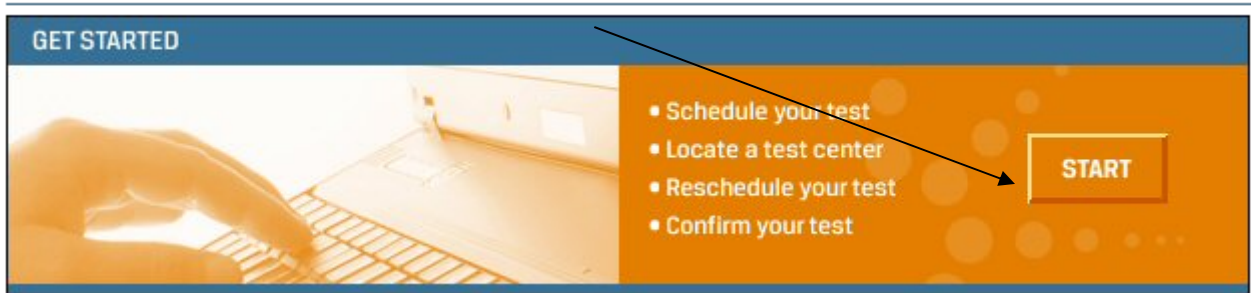

## How to Locate March 2010 Exam Sites

1. CRA and CRC exams: Visit <http://www.prometric.com.acrp>
2. CPI Exam: Visit <http://www.prometric.com/appi>
3. In 'Get Started' box, click 'Start.'

4. Select Country (and State if US) and then click 'Next.'

A form for selecting a country and state. At the top left is a "Select a Language" button with a dropdown arrow. Below it is a "SECURED BY GeoTrust" badge with the text "click to verify" and a timestamp "18-Jun-09 19:03 GMT". To the right of the badge is the instruction: "Choose the country in which you would like to test, or the country in which you've appointment, then click Next." Below this are two dropdown menus: "Country:" with "UNITED STATES" selected, and "State:" with "Virginia" selected. At the bottom are two buttons: "Reset" and "Next >".